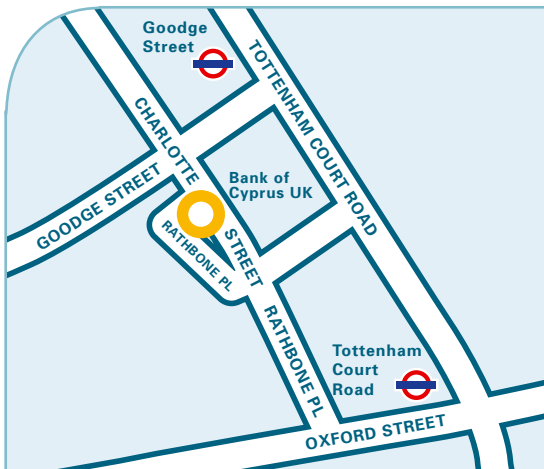

## How to get there

### By tube

The nearest tube station is Goodge Street on the Northern line.

\*Lines are open 9.00am to 5.00pm Monday to Friday and 9.30am to 12.30pm Saturdays. Calls from a BT landline will be charged at local rate. Calls from other networks and mobiles may vary. Calls may be recorded for monitoring and training.